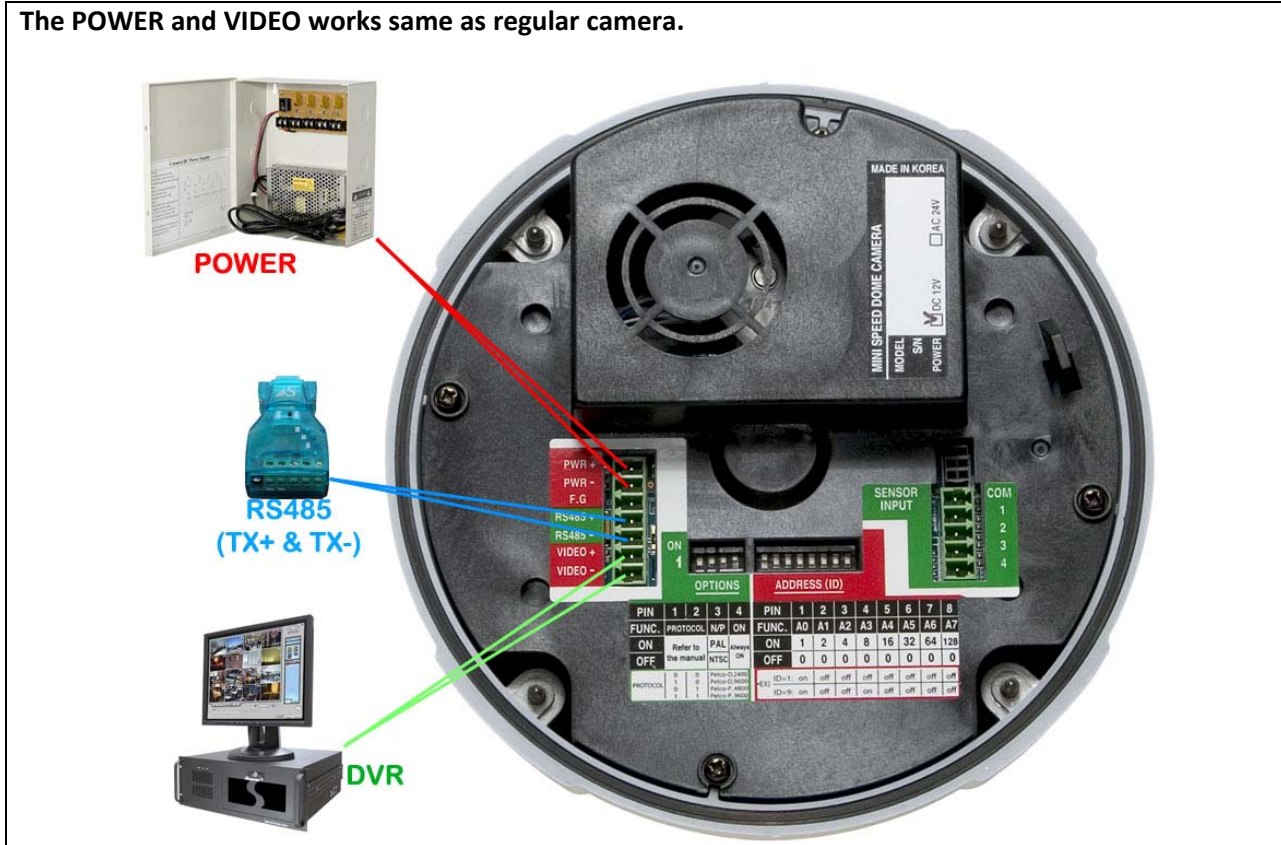

# PTZ WIRING SETTING

The POWER and VIDEO works same as regular camera.

## PTZ to STANDALONE DVR

For this example we are using HT-Series

**PTZ to PC DVR (9000 SERIES)**

**PTZ to KEYBOARD to STANDALONE DVR**