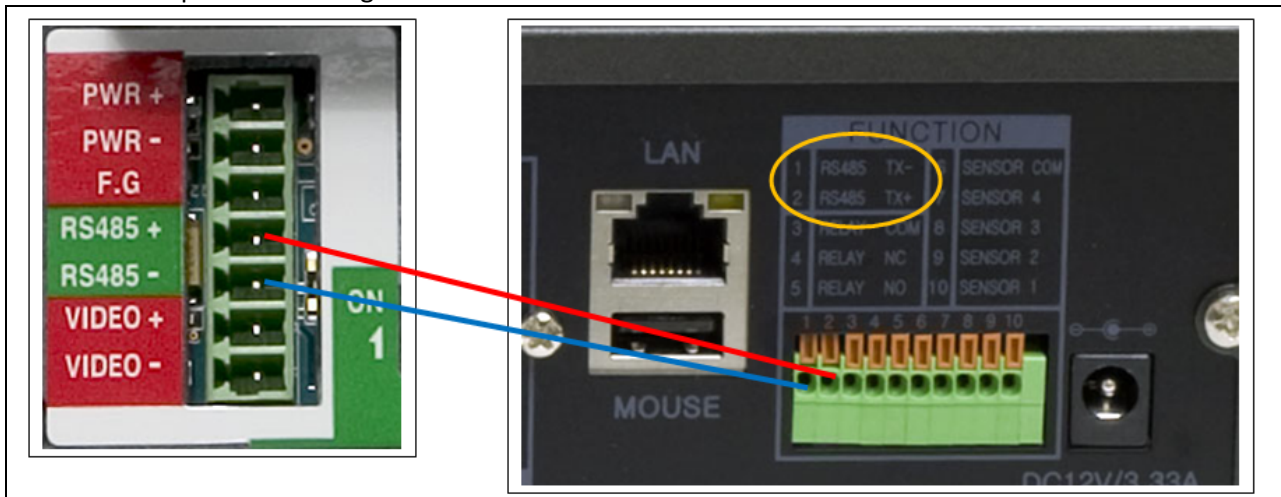

# PTZ WIRING SETTING

The POWER and VIDEO works same as regular camera.

## PTZ to STANDALONE DVR

For this example we are using HT-Series

**PTZ to PC DVR (9000 SERIES)**

**PTZ to KEYBOARD to STANDALONE DVR**