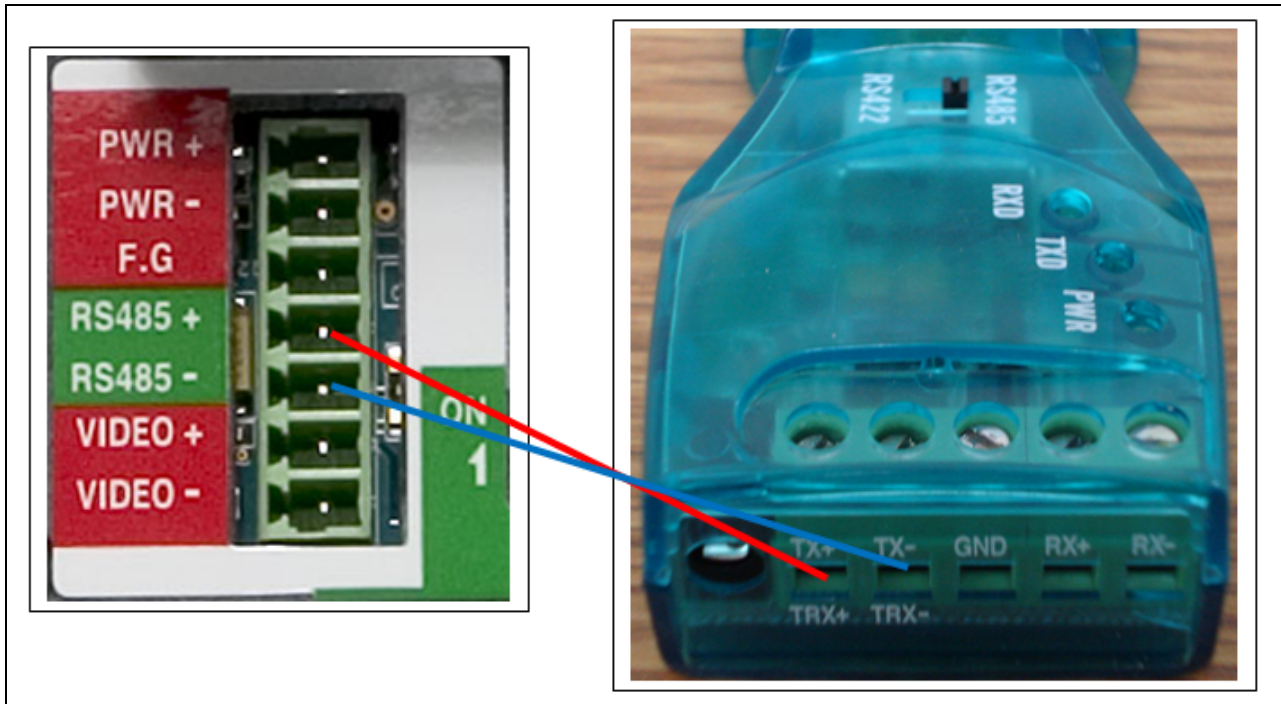

# PTZ WIRING SETTING

The POWER and VIDEO works same as regular camera.

## PTZ to STANDALONE DVR

For this example we are using HT-Series

**PTZ to PC DVR (9000 SERIES)**

**PTZ to KEYBOARD to STANDALONE DVR**